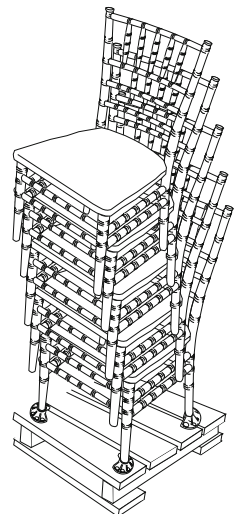

Chiavari shoes: secure chairs to a pallet

Our Chiavari shoes can be used to secure our Chiavari chairs to a wood pallet, for easier and secure transportation.

When one set of Chiavari shoes is screwed into a wood pallet, it secures the first chair of the stack to the pallet, preventing the chairs from sliding, keeping them firmly in place on the pallet.

Use of additional strapping (not included) is suggested before moving a stack of chairs.

One set includes 4 shoes for one chair.